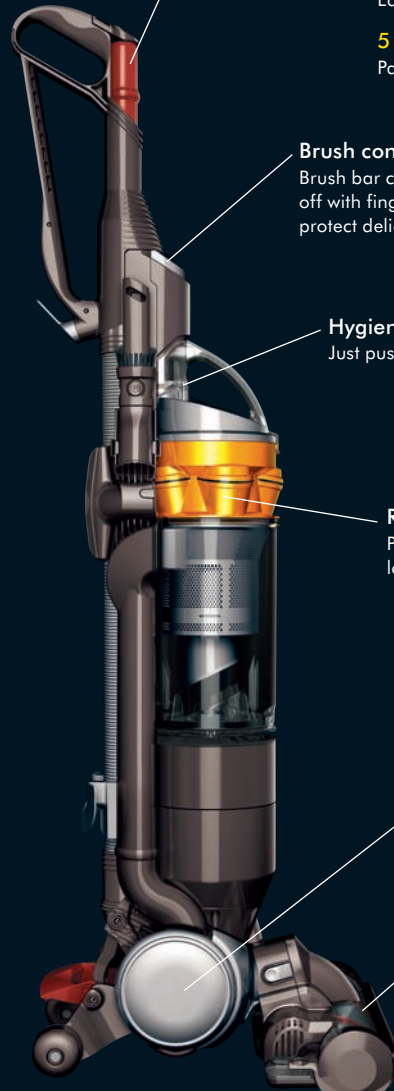

5 year guarantee

Parts and labour guaranteed.

Brush control

Brush bar can be turned off with fingertip controls to protect delicate flooring.

Hygienic and quick to empty

Just push the button to release the dirt.

Root Cyclone™ technology

Patented technology that doesn't lose suction power as you vacuum.

Flexible steering

Steers smoothly with a turn of the wrist.

Motorised brush bar

Powerful bristles remove dirt and pet hair from carpets.