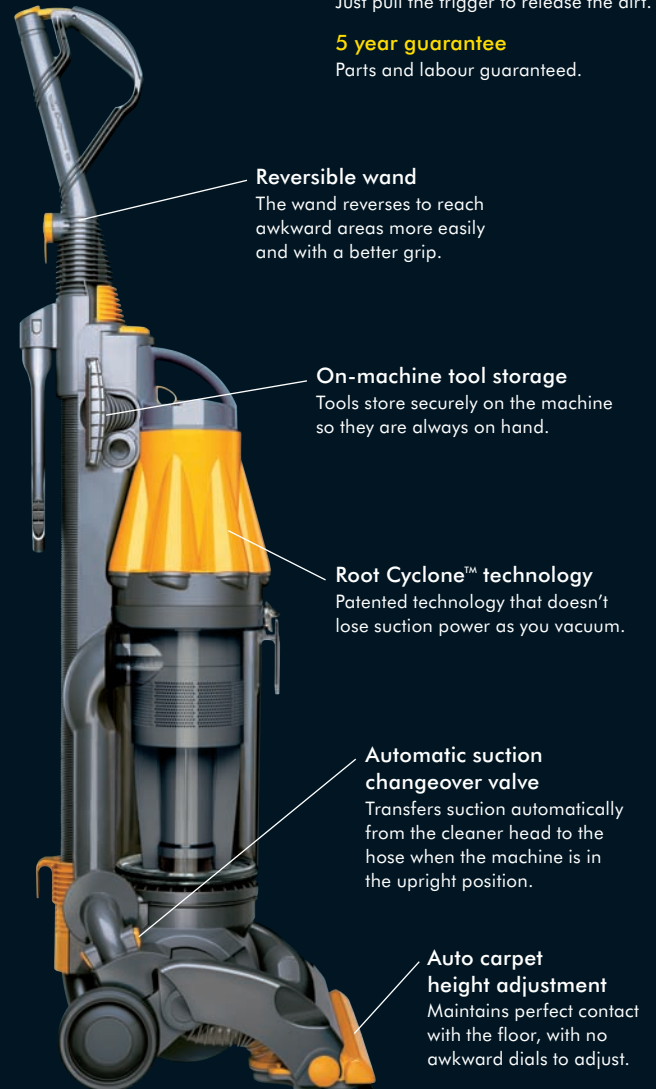

Hygienic and quick to empty
Just pull the trigger to release the dirt.

5 year guarantee
Parts and labour guaranteed.