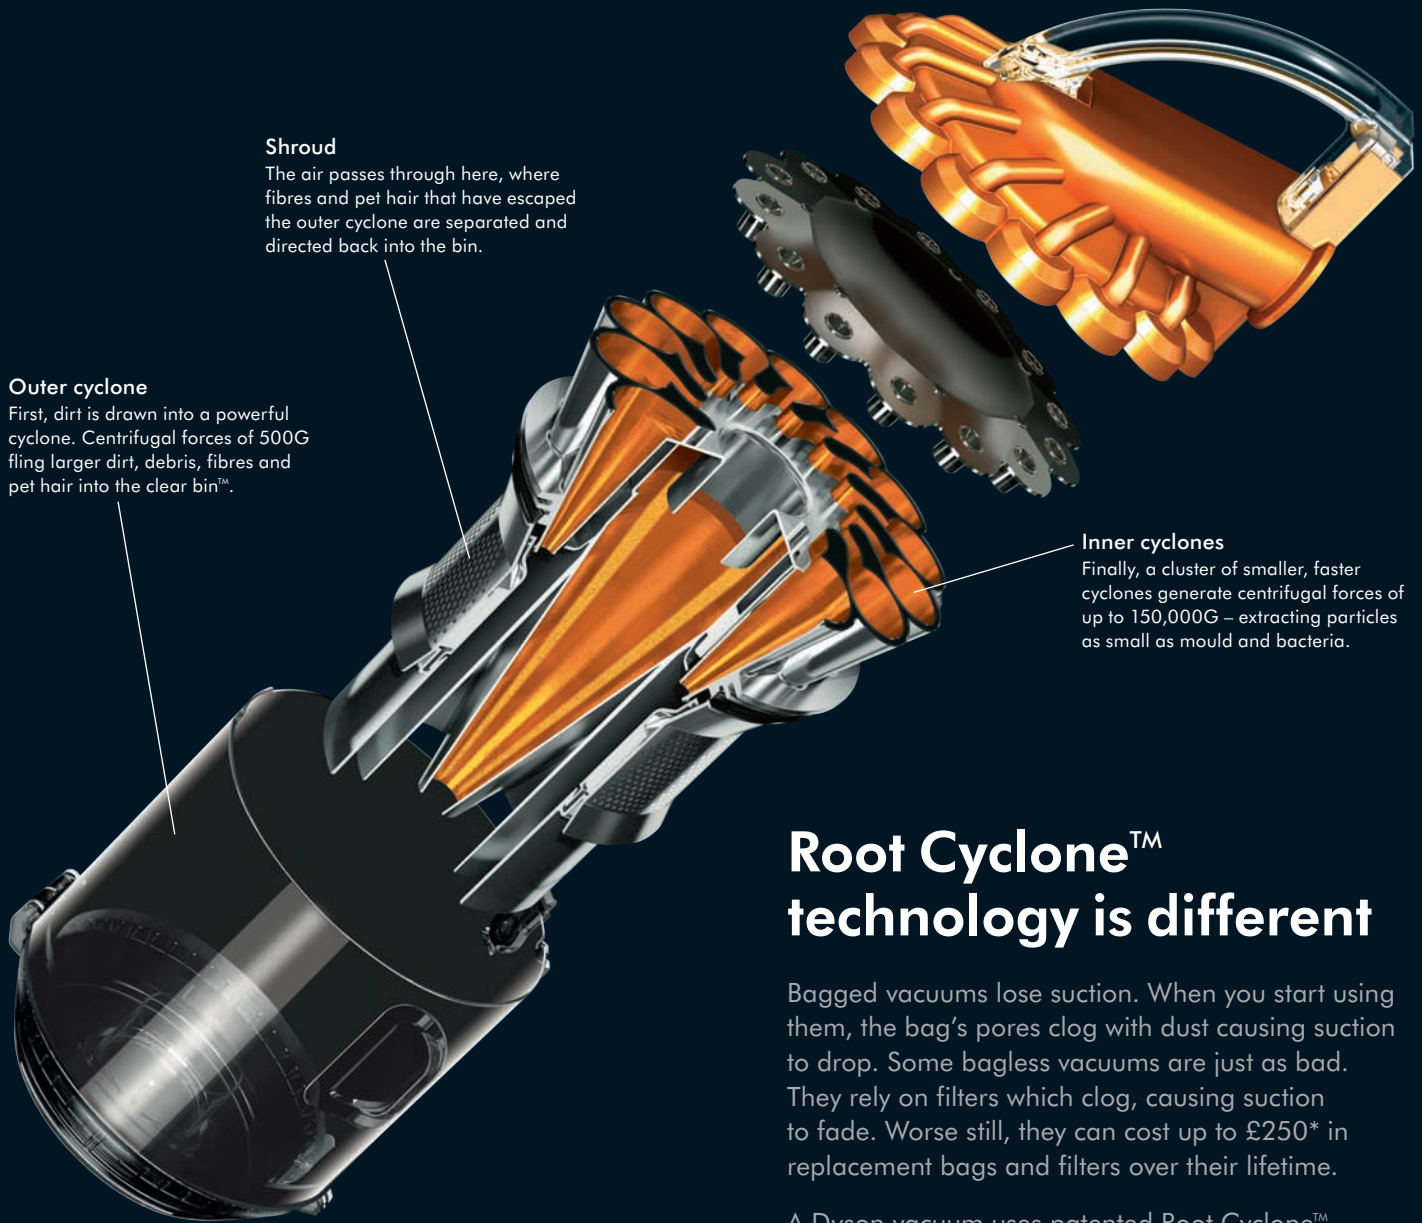

Shroud

The air passes through here, where fibres and pet hair that have escaped the outer cyclone are separated and directed back into the bin.

Outer cyclone

First, dirt is drawn into a powerful cyclone. Centrifugal forces of 500G fling larger dirt, debris, fibres and pet hair into the clear bin™.

Inner cyclones

Finally, a cluster of smaller, faster cyclones generate centrifugal forces of up to 150,000G – extracting particles as small as mould and bacteria.

Root Cyclone™ technology is different

Bagged vacuums lose suction. When you start using them, the bag's pores clog with dust causing suction to drop. Some bagless vacuums are just as bad. They rely on filters which clog, causing suction to fade. Worse still, they can cost up to £250* in replacement bags and filters over their lifetime.

A Dyson vacuum uses patented Root Cyclone™ technology that doesn't lose suction. That's one of the reasons why it picks up more dirt from your home. A Dyson cleaner has washable filters and there are no replacement bags to buy so there are no extra costs.

*Premium manufacturers with model lifespan of 12 years and an approx usage of 10 bags and one HEPA filter per year.