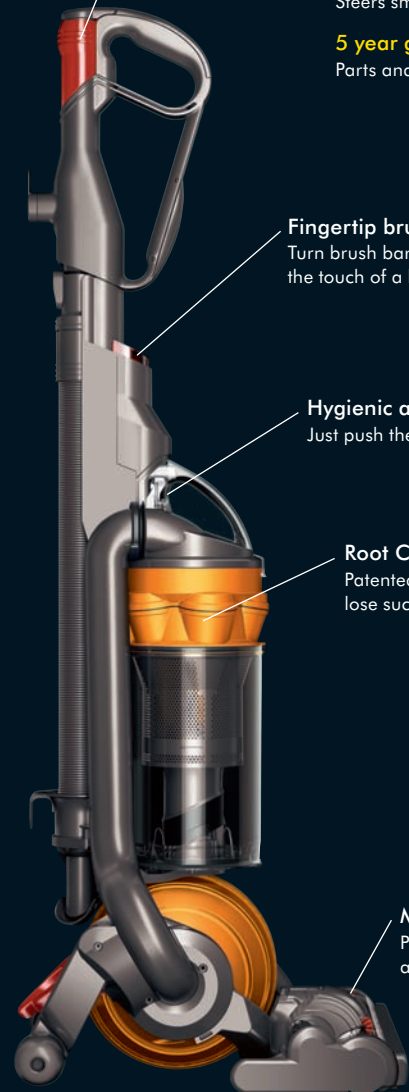

5 year guarantee

Parts and labour guaranteed.

Fingertip brush control

Turn brush bar on and off at the touch of a button.

Hygienic and quick to empty

Just push the button to release the dirt.

Root Cyclone™ technology

Patented technology that doesn't lose suction power as you vacuum.

Lightweight

Only 7.45kg.

Motorised brush bar

Powerful bristles remove dirt and pet hair from carpets.