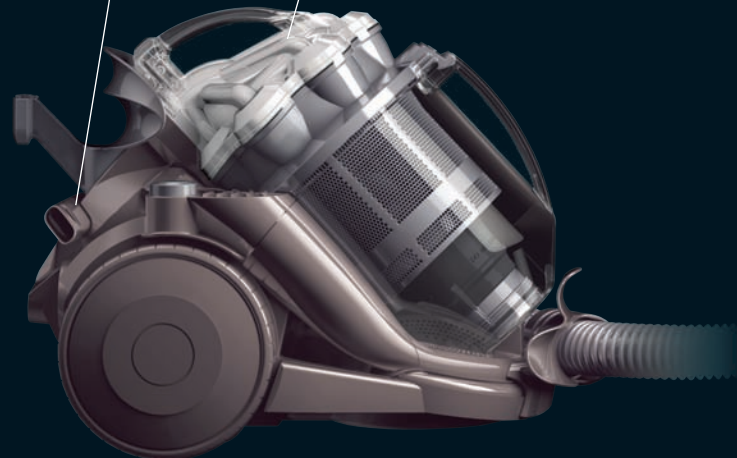

Root Cyclone™ technology

Patented technology that doesn't lose suction power as you vacuum.

No extra costs

Washable filters and no bags to buy.

Flexible steering

Steers smoothly with a turn of the wrist.