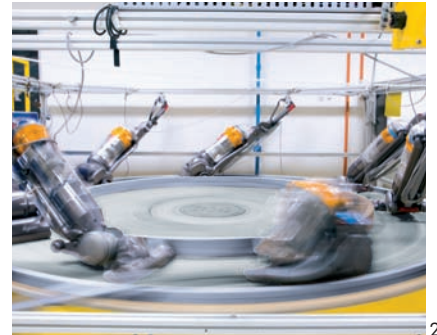

**Dyson machines endure
550 different physical tests.**
Switched on/off 20,000 times.
Pushed 1,357,168 metres.
Hoses kinked 7,280 times.
Bin opened 1,560 times.

Dyson vacuum cleaners are made using the strongest materials available – in fact the same materials as used in crash helmets and riot shields. They have to be tough and durable to endure over 550 tests during development.

One of them – called the tumble test – shakes and rattles components in a steel box for days. Another repeatedly slams cleaner heads into a steel table leg at 30km/h. And a robot arm pushes machines back and forth, back and forth for the equivalent of 21 years.

It's why a Dyson vacuum cleaner works properly. It's also why all uprights and cylinders come with a 5 year parts and labour guarantee.

1. This test turns the switch on and off and on and off 20,000 times.
2. The turntable rig pushes Dyson vacuum cleaners over 1,357,168 metres.
3. The hose collapse rig squashes and kinks Dyson hoses 7,280 times.
4. The bin test rig opens and shuts the bin 1,560 times.

1

2

3

4