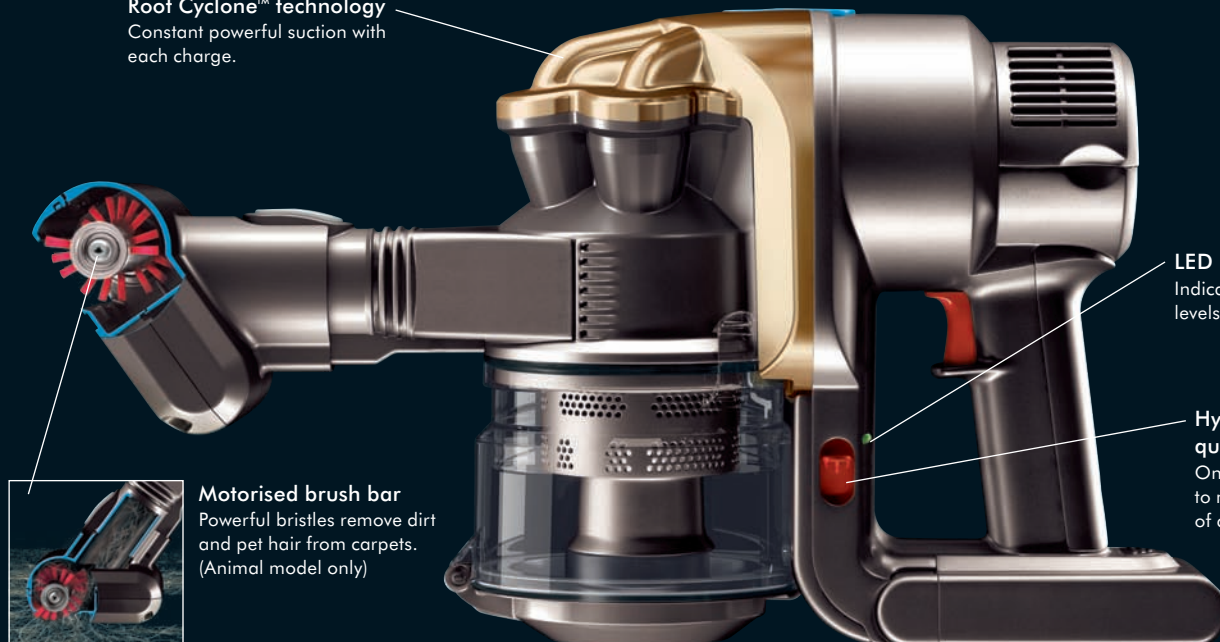

LED battery indicator
Indicates battery charge levels and diagnostic status.

Hygienic and quick to empty
One-touch emptying to minimise the risk of contact with dirt.

Motorised brush bar
Powerful bristles remove dirt and pet hair from carpets. (Animal model only)