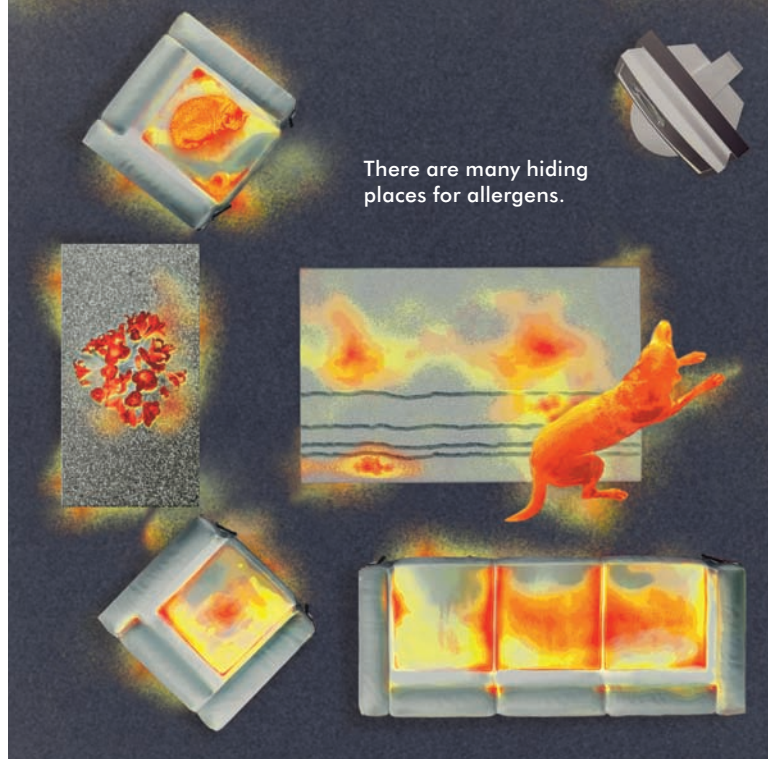

Only clean air

One in three people suffer from allergies. Most are triggered by common household allergens like pollen, pet dander and mould. Because of their microscopic size, they can be difficult to remove effectively from the home.

Dyson machines use powerful Root Cyclone™ technology to capture more microscopic allergens than other cyclones. And, unlike others, they keep hold of it too.

That's why the air expelled by a Dyson vacuum cleaner contains up to 150 times less bacteria and mould than the air you breathe.

Some Dyson machines combine Root Cyclone™ technology with a core separator, so they're even more efficient at capturing microscopic dust – even as small as 0.5 microns. That's 200 times smaller than a full stop.

Dyson vacuum cleaners are so efficient at capturing microscopic dirt that every upright and cylinder is approved by the **British Allergy Foundation**.

There are many hiding places for allergens.