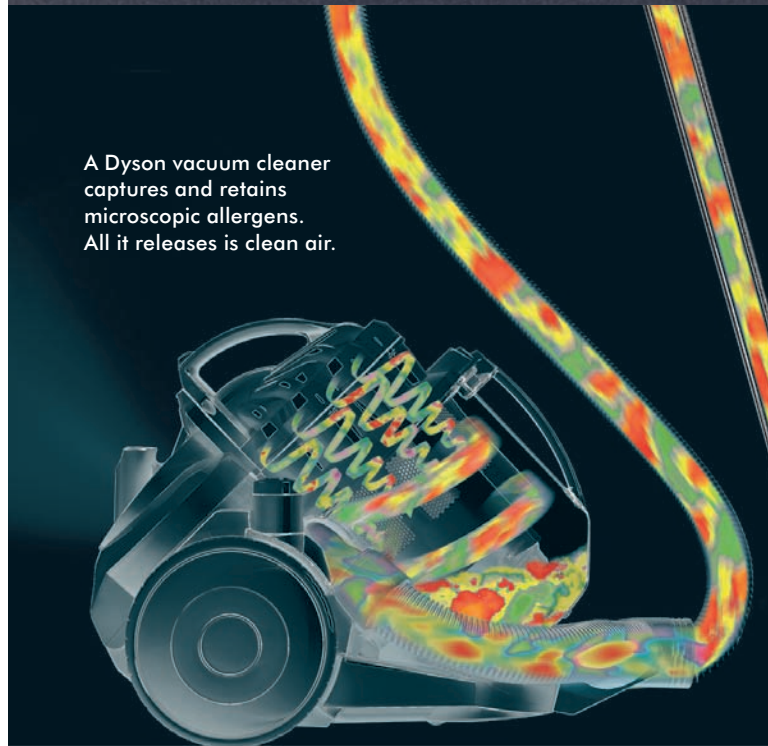

A Dyson vacuum cleaner captures and retains microscopic allergens. All it releases is clean air.