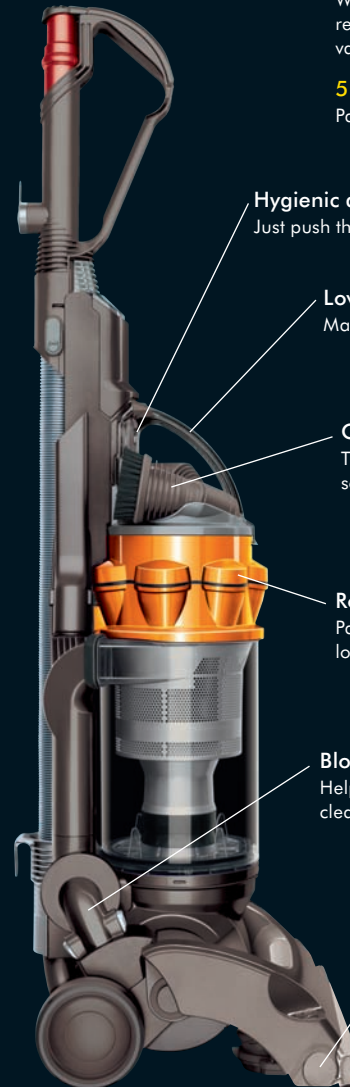

5 year guarantee

Parts and labour guaranteed.

Hygienic and quick to empty

Just push the button to release the dirt.

Lowered handle

Makes the machine easier to carry.

On-machine tool storage

Tools store securely on the machine so they are always on hand.

Root Cyclone™ technology

Patented technology that doesn't lose suction power as you vacuum.

Blockage inspection ports

Helps you quickly locate and clear blockages.

Auto carpet height adjustment

Maintains perfect contact with the floor, with no awkward dials to adjust.