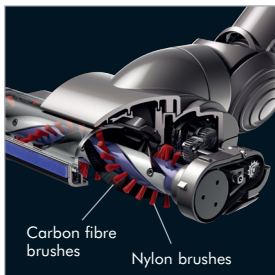

dyson digital slim

Twice the suction of any other lightweight cordless vacuum cleaner in use.

Dual power mode

15 minutes

High constant suction.
(13 mins with motorised tools attached).

6 minutes

MAX power for more difficult tasks.

Powered by Dyson digital motor

Up to 3x faster than conventional motors. Creates the most power-efficient cordless vacuum cleaner.

Motorised floor tool with carbon fibre brushes

Ultra-fine anti-static carbon fibre brushes clean hard floors. Rotating nylon brushes remove more dirt from carpets.

Detachable long-reach wand

Reaches up high, down low and into awkward gaps.

Combination accessory tool

Nozzle converts to a brush tool for dusting.

Crevice tool

For cleaning in tight gaps and narrow spaces.